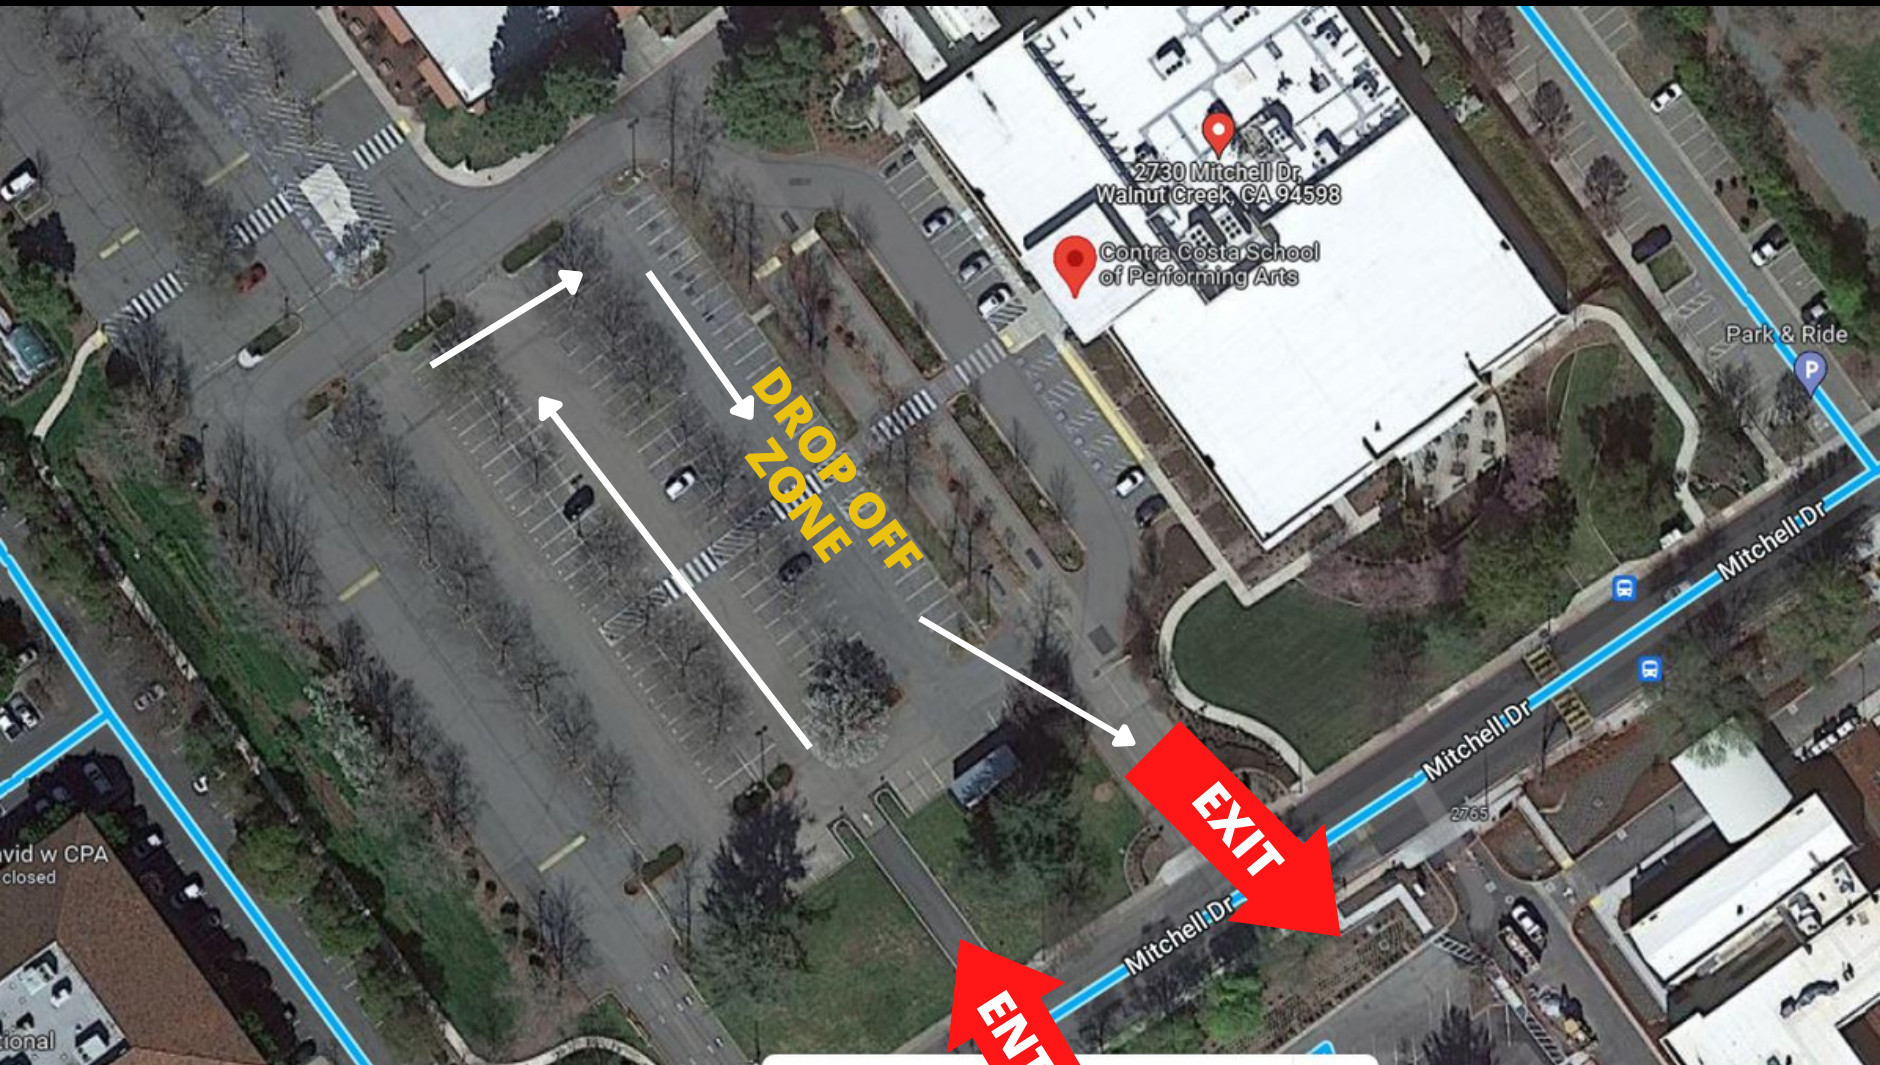

# SPA Drop Off/Pick Up 22-23

- One way entrance
- One way exit
- Pull to the top of the drop off zone before letting students out of car
- If parking to drop off your student, please park in the back rows to allow for student/staff parking and safe access to the school!
- **PLEASE DO NOT** drop student off in red zones or on our neighbor's property!
- **PLEASE DO NOT** move cones or gates on our property or our neighbor's property!