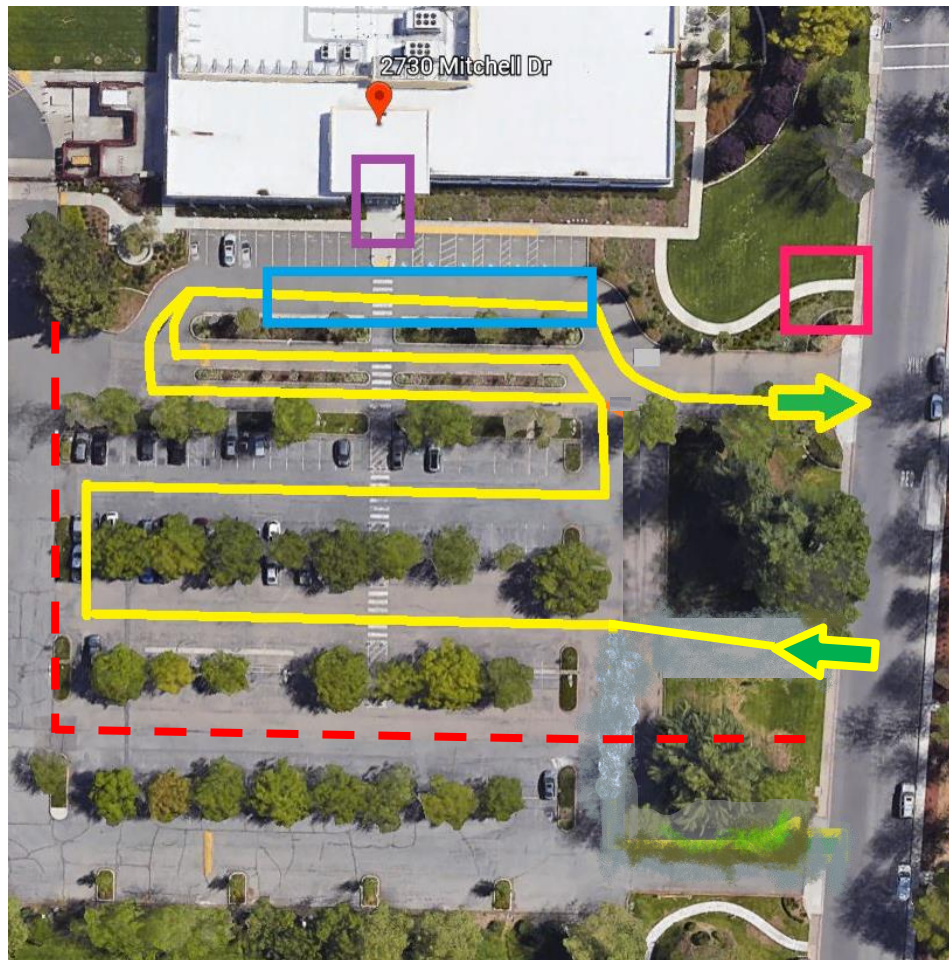

SPA

**Contra Costa School of
Performing Arts**

www.cocospa.org • 925-235-1130
2730 Mitchell Drive, Walnut Creek, CA 94598

SPA Parking Lot Traffic Map

The SPA parking lot will have multiple attendants as well as cones and signage to help coordinate drop-off and pick-up traffic. We greatly appreciate you using this map and following on-site directions in order to maintain efficiency and safety during peak traffic hours.

- GREEN ARROWS:** Main traffic entrance and exit
- YELLOW:** One-way direction of traffic for drop-off and pick-up
- BLUE:** Drop-off and pick-up zone
- PINK:** Pedestrian entrance (use sidewalk only)
- PURPLE:** Main entrance to SPA building
- RED:** SPA Property Line